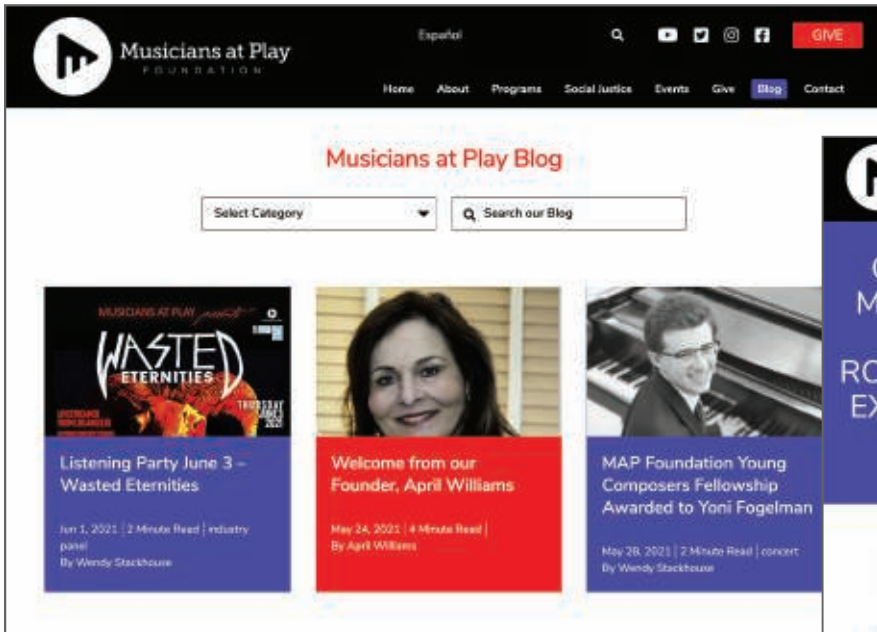

musiciansatplay.org

MUSICIANS AT PLAY: 2020 Website

The Musicians at Play Foundation is a vibrant community of music professionals who partner with Los Angeles-area schools to deliver instrumental and vocal training, coaching, and mentoring to fundamentally change the way young people think about music, their ability, and their future careers in music and music related fields. 5D Spectrum designed a site with a focus on raising awareness for these fantastic programs and to provide a means to raise money using the Donor Box Donation platform. The site features an extensive events calendar integration to manage ticket sales and fundraising efforts.

SERVICES PROVIDED:

- web UI/UX design
- custom WordPress theme
- copywriting
- hosting

5DSpectrum.com
+1 818.487.2504

musiciansatplay.org

WEB UI/UX

MUSICIANS AT PLAY: 2020 Website

The Musicians at Play Foundation is a vibrant community of music professionals who partner with Los Angeles-area schools to deliver instrumental and vocal training, coaching, and mentoring to fundamentally change the way young people think about music, their ability, and their future careers in music and music related fields. 5D Spectrum designed a site with a focus on raising awareness for these fantastic programs and to provide a means to raise money using the Donor Box Donation platform. The site features an extensive events calendar integration to manage ticket sales and fundraising efforts..